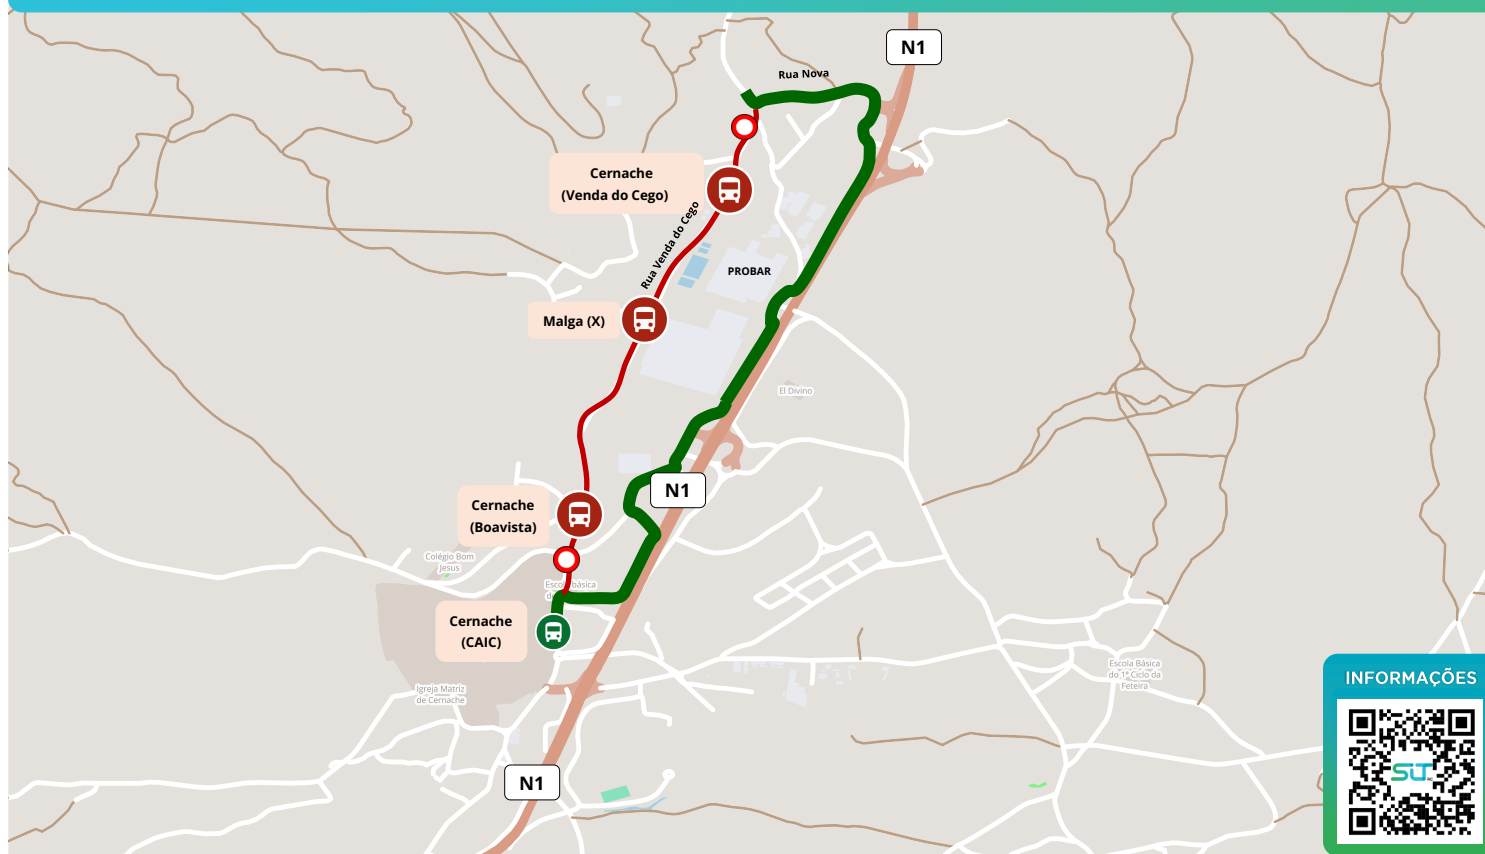

DESVIO

ST METROPOLITANO
REGIÃO DE COIMBRA

FEV/2026 - CERNACHE (COIMBRA)

FALTA DE ESTABILIDADE NA RUA DA VENDA DO CEGO

Início: 5 de fevereiro de 2026 (5ª feira) **Fim:** Até estabilização da rua

Zona afetada: Rua da Venda do Cego - Cernache (Coimbra)

Percurso Percurso Normal <-> Rua Nova <-> N1 <-> Rua do Areeiro <-> CAIC <->

Alternativo: Percurso Normal

DESVIO 101 104 205 208 209 211 225

PARAGENS DESATIVADAS:

CERNACHE (BOAVISTA)
MALGA (X)
CERNACHE (VENDA DO CEGO)

Start: 5 february 2026 (Thursday)

End: Until the street stabilises

Affected área: Rua da Venda do Cego - Cernache (Coimbra)

Alternative route: Normal Route <-> Rua Nova <-> N1 <-> Rua do Areeiro <-> CAIC <-> Normal route: Route

DIVERSION 101 104 205 208 209 211 225

BUS STOPS OUT OF SERVICE:

Cernache (Boavista)
Malga (X)
Cernache (Venda do Cego)

ALTERNATIVE BUS STOPS:

AVAILABLE IN THE ALTERNATIVE ROUTE
CERNACHE (CAIC)

Topographical data: Open Street Maps | Diversions implemented based on municipal information provided and official recommendations.
This routes are purely indicative and non-binding. The route taken by our buses will always follow the signs on the road and instructions from the authorities.